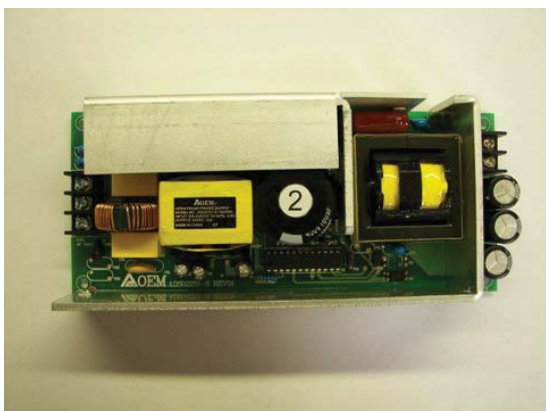

Technical support is available from the large number of FAE's we have available.

Wall Mount Adapter

5W, 18W, 27W, 36W, 75W & 215W standard. Customs also available

Desktop Adapter

36W, 45W, 65W & 90W standard. Customs also available

Open Frame

5W to 450W. Both standard and customs

Enclosed Frame Power Supplies 1U to 4U hot swappable

15W to 850W

Lighting Switching Power Supply

MR16 P30 T8